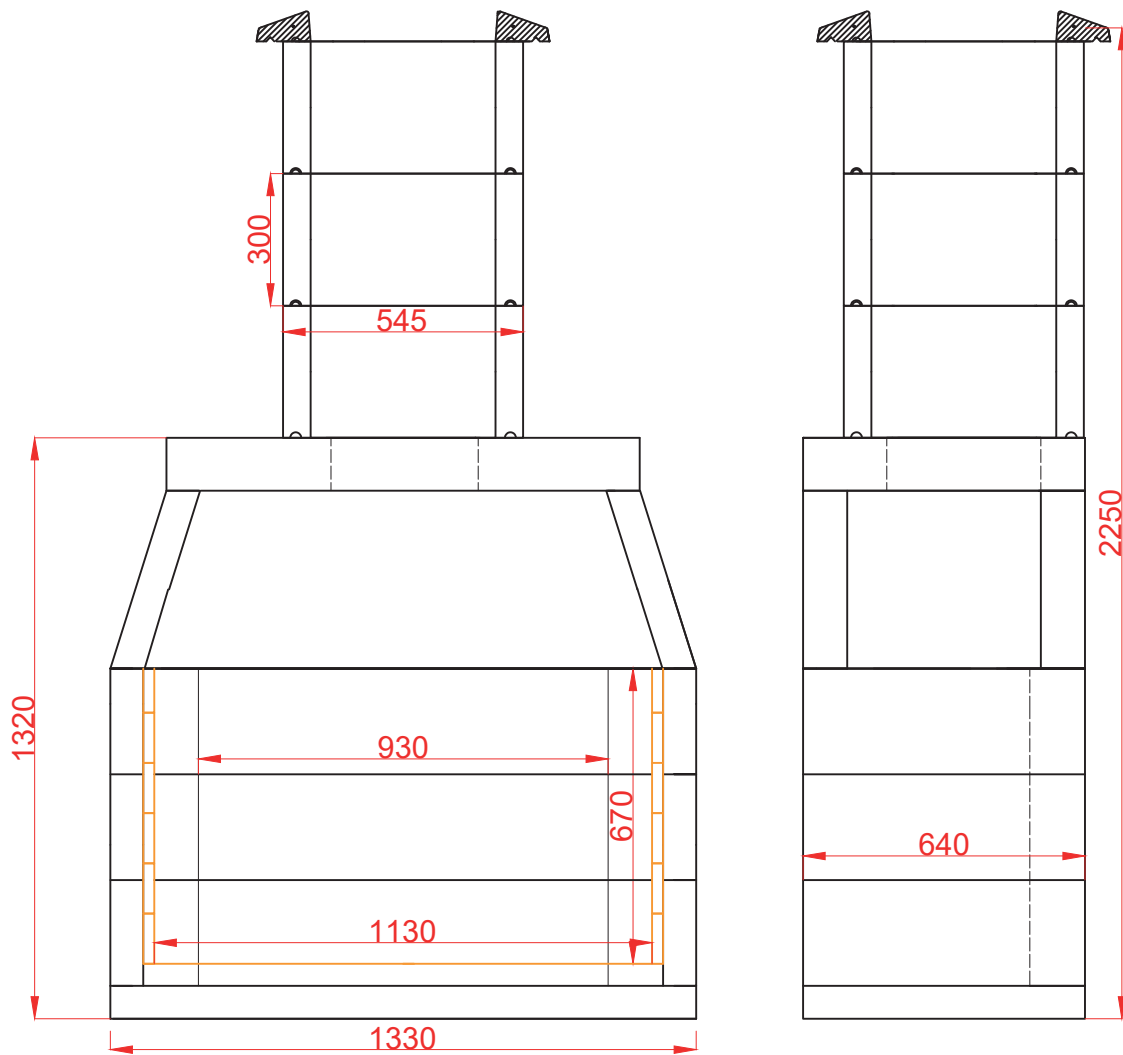

GARDEN FIREPLACE

LARGE 1200 MODEL

SCHIEDEL

Wood Storage Option
Can be placed beneath the Garden Fire 1200