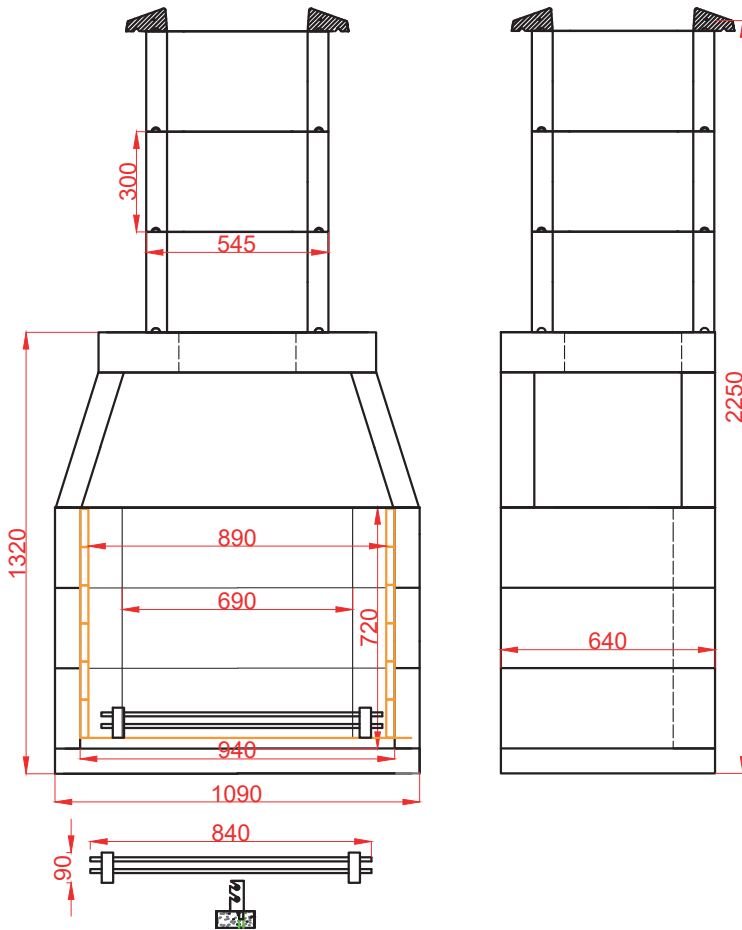

GARDEN FIREPLACE

MEDIUM 950 MODEL

75 thickness