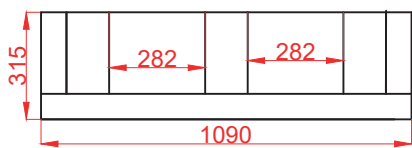

GARDEN FIREPLACE

MEDIUM 950 MODEL

75 thickness