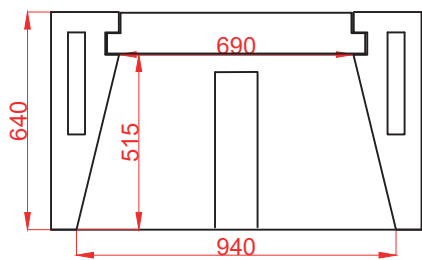

GARDEN FIREPLACE

MEDIUM 950 MODEL

75 thickness