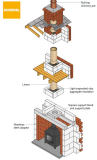

CERAMIC / PUMICE INSTALLATION PACKAGES

CERAMIC CHIMNEY PACKAGES

CERAMIC CHIMNEY PACKAGE - FOR STOVE IN RECESS

SKU: Ceramic chimney package - for stove in recess
Price: From £962.76 ex. VAT

ISOKERN CHIMNEY PACKAGES

SIDE OFFSET - TYPICAL PUMICE LINER STOVE SYSTEM