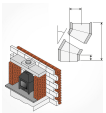

150MM I/D 9M BACK OFFSET EXTERNAL

SKU: 150mm i/d 9m Back Offset External
Price: Typical Installation Quote