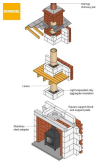

CERAMIC / PUMICE INSTALLATION PACKAGES

CERAMIC CHIMNEY PACKAGES

CERAMIC CHIMNEY PACKAGE - FOR STOVE IN RECESS

SKU: Ceramic chimney package - for stove in recess
Price: From £962.76 ex. VAT

ISOKERN CHIMNEY PACKAGES

SIDE OFFSET - TYPICAL PUMICE LINER STOVE SYSTEM