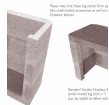

GARDEN 500 LOG STORE

SKU: 157838
Price: £115.00