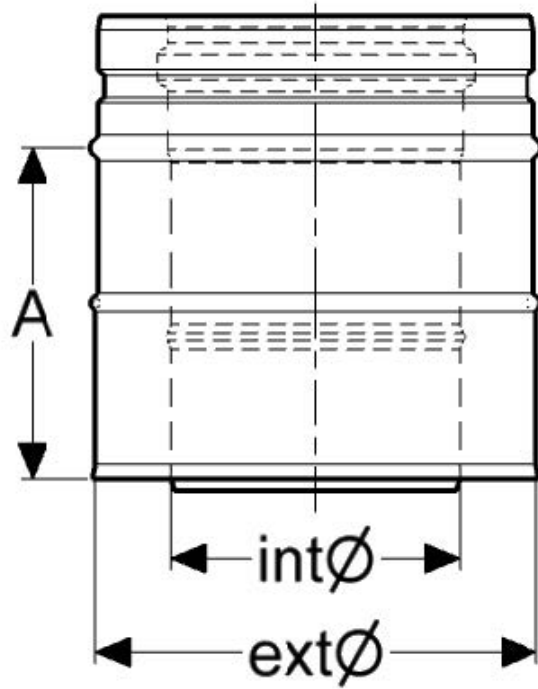

115mm Pipe - UK Plus

UK Plus Concentric flue system is a modular, high quality stainless steel concentric flue system for balanced flue applications.

It is designed to operate with room sealed condensing or non-condensing gas or oil appliances in positive or negative pressure with continuous operating temperature up to 200 Degree C.

Without the seal it can be used on gas fires with a temperature rating of up to T600.

System properties

- Multi purpose concentric system in lightweight design
- Suitable for internal and external application
- Silicone gaskets ensure P1 pressure tightness
- With viton gaskets suitable also for oil appliances
- High quality engineered joints secured by locking bands
- Wide range of installer friendly accessories
- No thermal bridges

Application area