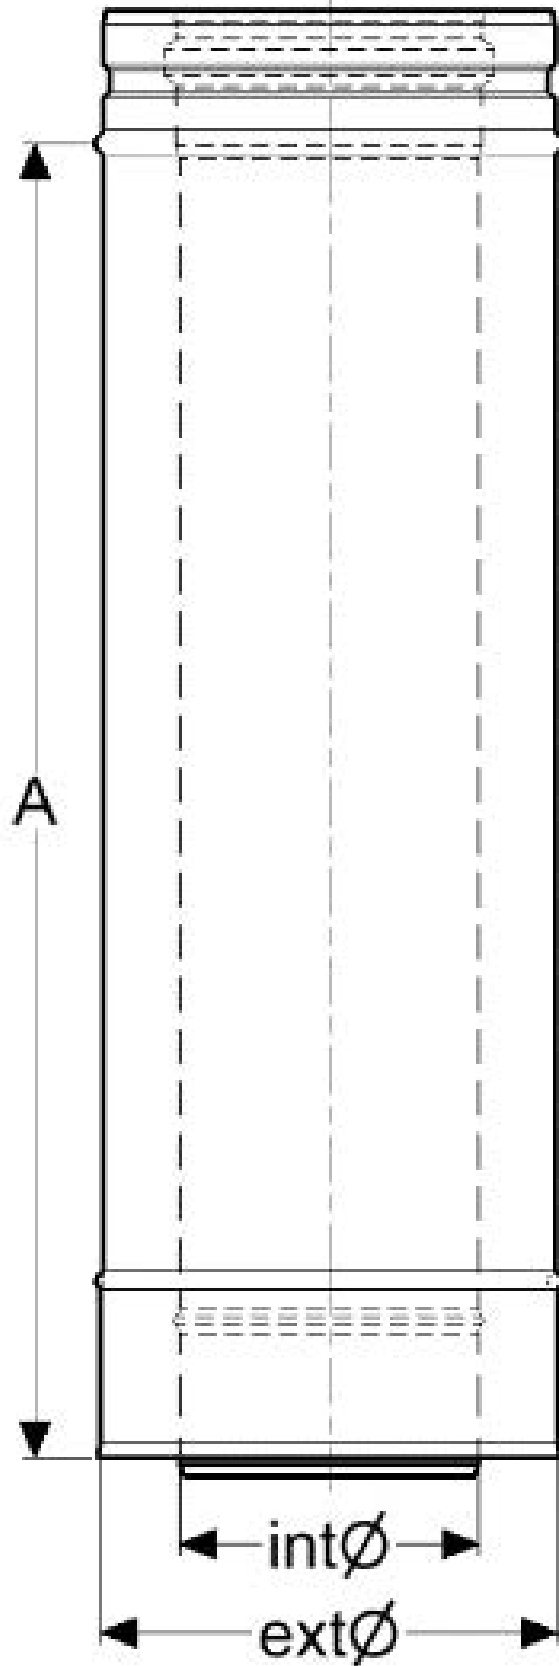

UK Plus Concentric flue system is a modular, high quality stainless steel concentric flue system for balanced flue applications.

It is designed to operate with room sealed condensing or non-condensing gas or oil appliances in positive or negative pressure with continuous operating temperature up to 200 Degree C.

Without the seal it can be used on gas fires with a temperature rating of up to T600.

System properties

- Multi purpose concentric system in lightweight design
- Suitable for internal and external application
- Silicone gaskets ensure P1 pressure tightness
- With viton gaskets suitable also for oil appliances
- High quality engineered joints secured by locking bands
- Wide range of installer friendly accessories
- No thermal bridges

Application area

- Flue gas extraction and air supply of room-sealed appliances
- Condensing appliances
- Residential or commercial use

VARIATIONS

SKU	Int mm	Ext mm	A	Price
173925	100	150	445	
173929	130	200	445	
173921	080	130	445	

PRODUCT DESCRIPTION

UK Plus Concentric flue system is a modular, high-quality stainless steel concentric flue system for balanced flue applications.

It is designed to operate with room-sealed condensing or non-condensing gas or oil appliances in positive or negative pressure with continuous operating temperatures up to 200 Degrees C.

Without the seal, it can be used on gas fires with a temperature rating of up to T600.

System Properties

- Multi-purpose concentric system in lightweight design
- Suitable for internal and external application
- Silicone gaskets ensure P1 pressure tightness
- With Viton gaskets suitable also for oil appliances
- High-quality engineered joints secured by locking bands
- Wide range of installer-friendly accessories
- No thermal bridges

Application area