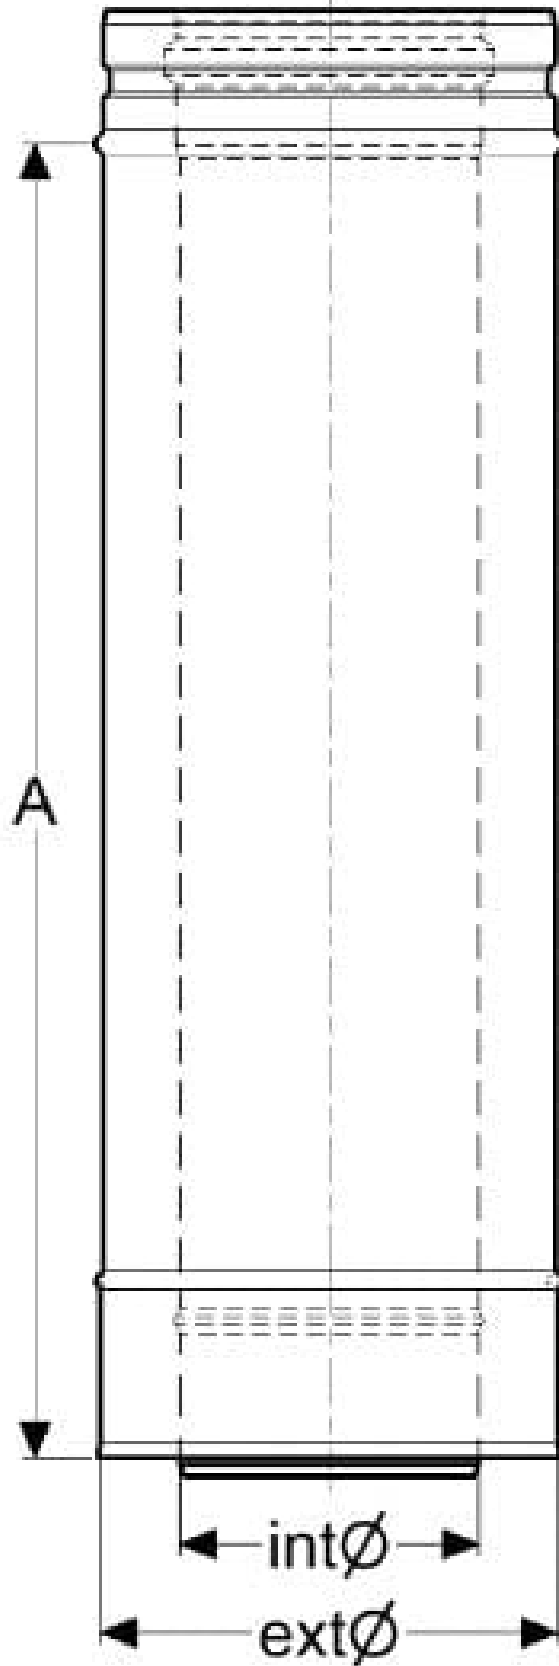

UK Plus Concentric flue system is a modular, high quality stainless steel concentric flue system for balanced flue applications.

It is designed to operate with room sealed condensing or non-condensing gas or oil appliances in positive or negative pressure with continuous operating temperature up to 200 Degree C.

Without the seal it can be used on gas fires with a temperature rating of up to T600.

System properties

- Multi purpose concentric system in lightweight design
- Suitable for internal and external application
- Silicone gaskets ensure P1 pressure tightness
- With viton gaskets suitable also for oil appliances
- High quality engineered joints secured by locking bands
- Wide range of installer friendly accessories
- No thermal bridges

Application area

- Flue gas extraction and air supply of room-sealed appliances
- Condensing appliances
- Residential or commercial use

VARIATIONS

SKU	Int mm	Ext mm	A	Price
173925	100	150	445	
173929	130	200	445	
173921	080	130	445	

PRODUCT DESCRIPTION

UK Plus Concentric flue system is a modular, high-quality stainless steel concentric flue system for balanced flue applications.

It is designed to operate with room-sealed condensing or non-condensing gas or oil appliances in positive or negative pressure with continuous operating temperatures up to 200 Degrees C.

Without the seal, it can be used on gas fires with a temperature rating of up to T600.

System Properties

- Multi-purpose concentric system in lightweight design
- Suitable for internal and external application
- Silicone gaskets ensure P1 pressure tightness
- With Viton gaskets suitable also for oil appliances
- High-quality engineered joints secured by locking bands
- Wide range of installer-friendly accessories
- No thermal bridges

Application area