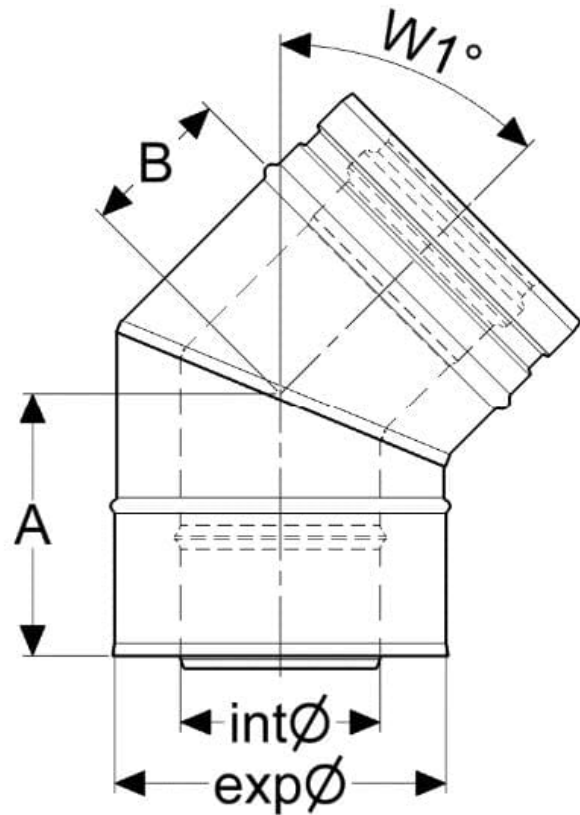

45 Deg Bend - UK Plus

UK Plus Concentric flue system is a modular, high quality stainless steel concentric flue system for balanced flue applications.

It is designed to operate with room sealed condensing or non-condensing gas or oil appliances in positive or negative pressure with continuous operating temperature up to 200 Degree C.

Without the seal it can be used on gas fires with a temperature rating of up to T600.

System properties

- Multi purpose concentric system in lightweight design
- Suitable for internal and external application
- Silicone gaskets ensure P1 pressure tightness
- With viton gaskets suitable also for oil appliances
- High quality engineered joints secured by locking bands
- Wide range of installer friendly accessories
- No thermal bridges

Application area

- Flue gas extraction and air supply of room-sealed appliances
- Condensing appliances
- Residential or commercial use