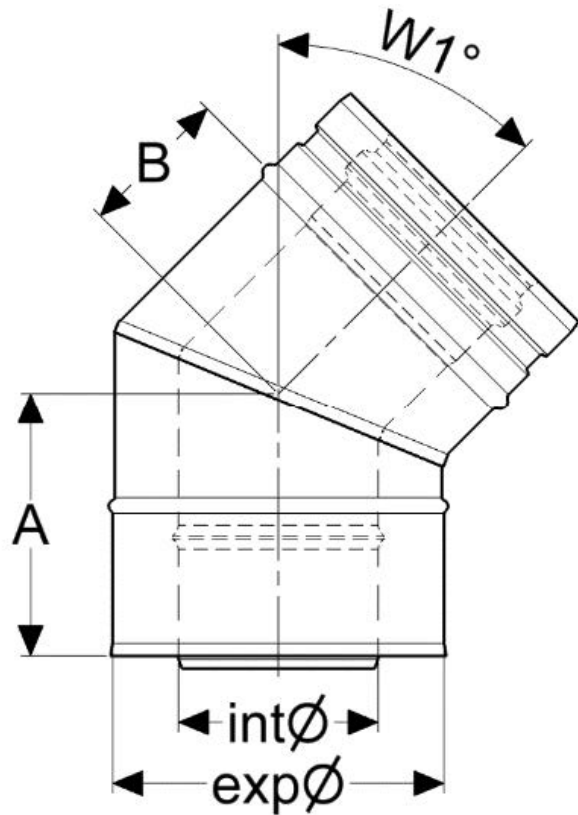

45 Deg Bend - UK Plus

UK Plus Concentric flue system is a modular, high quality stainless steel concentric flue system for balanced flue applications.

It is designed to operate with room sealed condensing or non-condensing gas or oil appliances in positive or negative pressure with continuous operating temperature up to 200 Degree C.

Without the seal it can be used on gas fires with a temperature rating of up to T600.

System properties

- Multi purpose concentric system in lightweight design
- Suitable for internal and external application
- Silicone gaskets ensure P1 pressure tightness
- With viton gaskets suitable also for oil appliances
- High quality engineered joints secured by locking bands
- Wide range of installer friendly accessories
- No thermal bridges

Application area

- Flue gas extraction and air supply of room-sealed appliances
- Condensing appliances
- Residential or commercial use