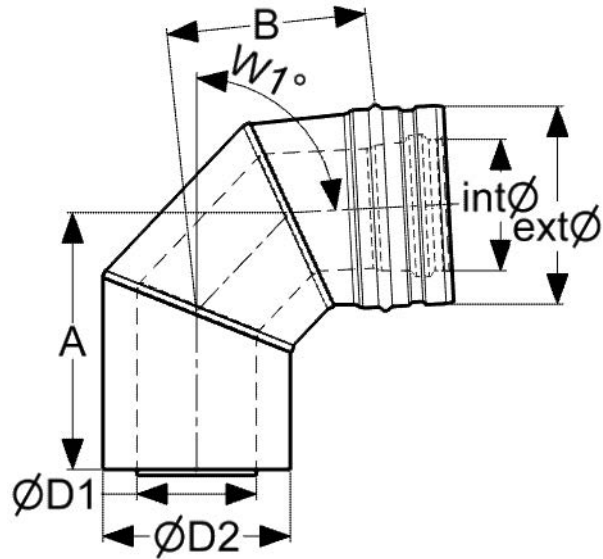

87 deg Appliance Connector - UK Plus

UK Plus Concentric flue system is a modular, high quality stainless steel concentric flue system for balanced flue applications.

It is designed to operate with room sealed condensing or non-condensing gas or oil appliances in positive or negative pressure with continuous operating temperature up to 200 Degree C.

Without the seal it can be used on gas fires with a temperature rating of up to T600.

System properties

- Multi purpose concentric system in lightweight design
- Suitable for internal and external application
- Silicone gaskets ensure P1 pressure tightness
- With viton gaskets suitable also for oil appliances
- High quality engineered joints secured by locking bands
- Wide range of installer friendly accessories
- No thermal bridges

Application area

- Flue gas extraction and air supply of room-sealed appliances
- Condensing appliances
- Residential or commercial use

VARIATIONS

SKU	Int mm	Ext mm	A	B	W1	OD1	OD2	Price
174116	080	130	165	125	87	79	124