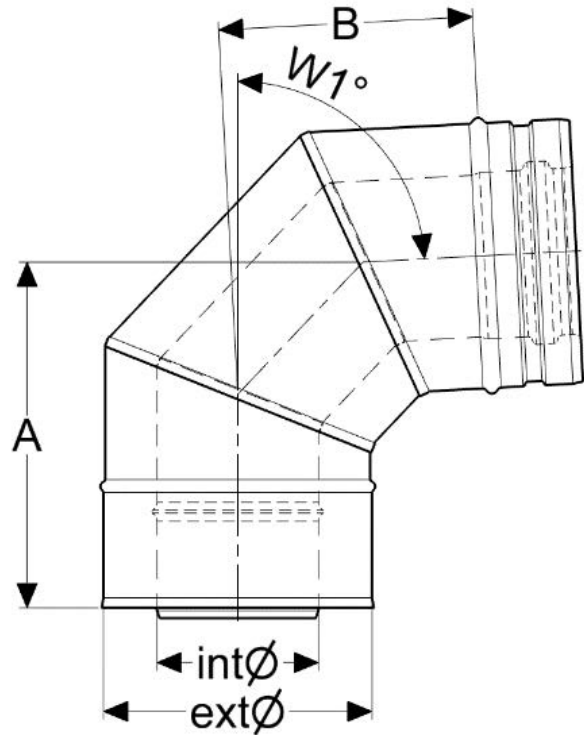

87 Deg Bend - UK Plus

UK Plus Concentric flue system is a modular, high quality stainless steel concentric flue system for balanced flue applications.

It is designed to operate with room sealed condensing or non-condensing gas or oil appliances in positive or negative pressure with continuous operating temperature up to 200 Degree C.

Without the seal it can be used on gas fires with a temperature rating of up to T600.

System properties

- Multi purpose concentric system in lightweight design
- Suitable for internal and external application
- Silicone gaskets ensure P1 pressure tightness
- With viton gaskets suitable also for oil appliances
- High quality engineered joints secured by locking bands
- Wide range of installer friendly accessories
- No thermal bridges

Application area

- Flue gas extraction and air supply of room-sealed appliances
- Condensing appliances
- Residential or commercial use

VARIATIONS

SKU	Int mm	Ext mm	A	B	W1	Price