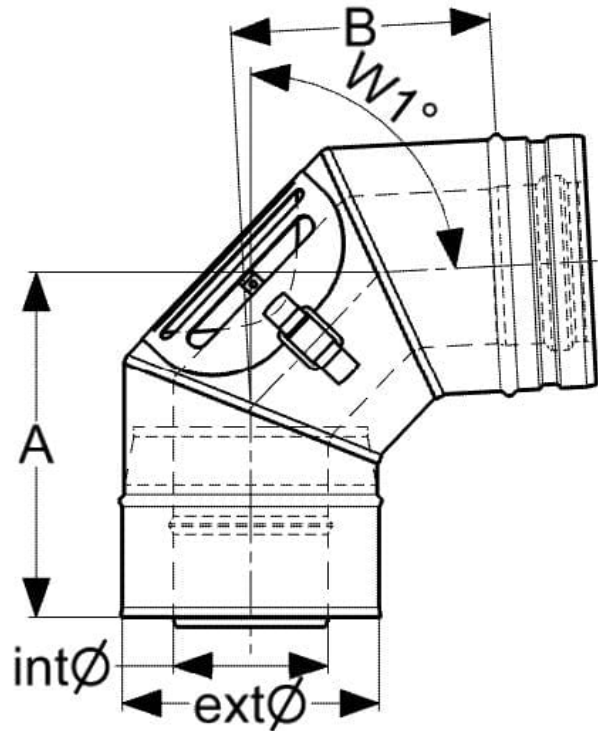

87 Deg Bend with Air Intake - UK Plus

UK Plus Concentric flue system is a modular, high quality stainless steel concentric flue system for balanced flue applications.

It is designed to operate with room sealed condensing or non-condensing gas or oil appliances in positive or negative pressure with continuous operating temperature up to 200 Degree C.

Without the seal it can be used on gas fires with a temperature rating of up to T600.

System properties

- Multi purpose concentric system in lightweight design
- Suitable for internal and external application
- Silicone gaskets ensure P1 pressure tightness
- With viton gaskets suitable also for oil appliances
- High quality engineered joints secured by locking bands
- Wide range of installer friendly accessories
- No thermal bridges

Application area

- Flue gas extraction and air supply of room-sealed appliances
- Condensing appliances
- Residential or commercial use

VARIATIONS