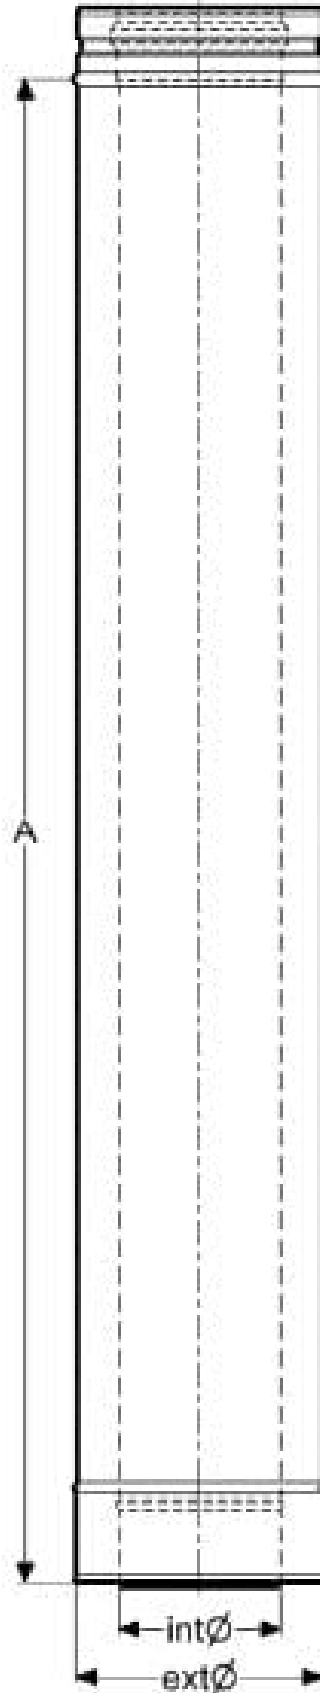

UK Plus Concentric flue system is a modular, high quality stainless steel concentric flue system for balanced flue applications.

It is designed to operate with room sealed condensing or non-condensing gas or oil appliances in positive or negative pressure with continuous operating temperature up to 200 Degree C.

Without the seal it can be used on gas fires with a temperature rating of up to T600.

System properties

- Multi purpose concentric system in lightweight design
- Suitable for internal and external application
- Silicone gaskets ensure P1 pressure tightness
- With viton gaskets suitable also for oil appliances
- High quality engineered joints secured by locking bands
- Wide range of installer friendly accessories
- No thermal bridges

Application area

- Flue gas extraction and air supply of room-sealed appliances
- Condensing appliances
- Residential or commercial use

VARIATIONS

SKU	Int mm	Ext mm	A	Price
173924	100	150	950	
173928	130	200	950	
173920	080	130	950	

PRODUCT DESCRIPTION

UK Plus Concentric flue system is a modular, high-quality stainless steel concentric flue system for balanced flue applications.

It is designed to operate with room-sealed condensing or non-condensing gas or oil appliances in positive or negative pressure with continuous operating temperatures up to 200 Degrees C.

Without the seal, it can be used on gas fires with a temperature rating of up to T600.

System Properties

- Multi-purpose concentric system in lightweight design
- Suitable for internal and external application
- Silicone gaskets ensure P1 pressure tightness
- With Viton gaskets suitable also for oil appliances
- High-quality engineered joints secured by locking bands
- Wide range of installer-friendly accessories
- No thermal bridges

Application area