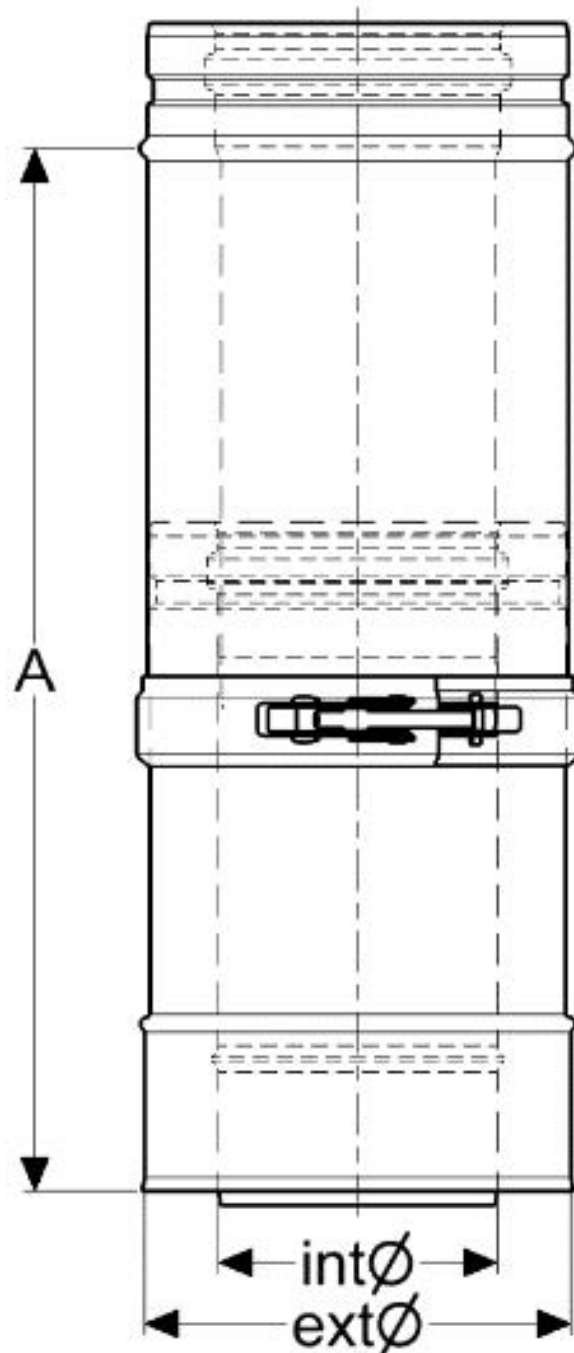

Adjustable Pipe Section Pipe 285-370 - UK Plus

UK Plus Concentric flue system is a modular, high quality stainless steel concentric flue system for balanced flue applications.

It is designed to operate with room sealed condensing or non-condensing gas or oil appliances in positive or negative pressure with continuous operating temperature up to 200 Degree C.

Without the seal it can be used on gas fires with a temperature rating of up to T600.

System properties