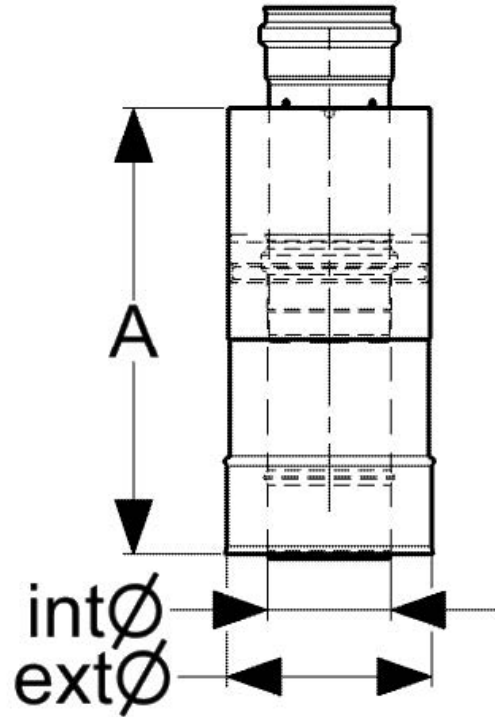

Adjustable Pipe with Air Intake - UK Plus

UK Plus Concentric flue system is a modular, high quality stainless steel concentric flue system for balanced flue applications.

It is designed to operate with room sealed condensing or non-condensing gas or oil appliances in positive or negative pressure with continuous operating temperature up to 200 Degree C.

Without the seal it can be used on gas fires with a temperature rating of up to T600.

System properties

- Multi purpose concentric system in lightweight design
- Suitable for internal and external application
- Silicone gaskets ensure P1 pressure tightness
- With viton gaskets suitable also for oil appliances
- High quality engineered joints secured by locking bands
- Wide range of installer friendly accessories
- No thermal bridges

Application area

- Flue gas extraction and air supply of room-sealed appliances
- Condensing appliances
- Residential or commercial use

VARIATIONS