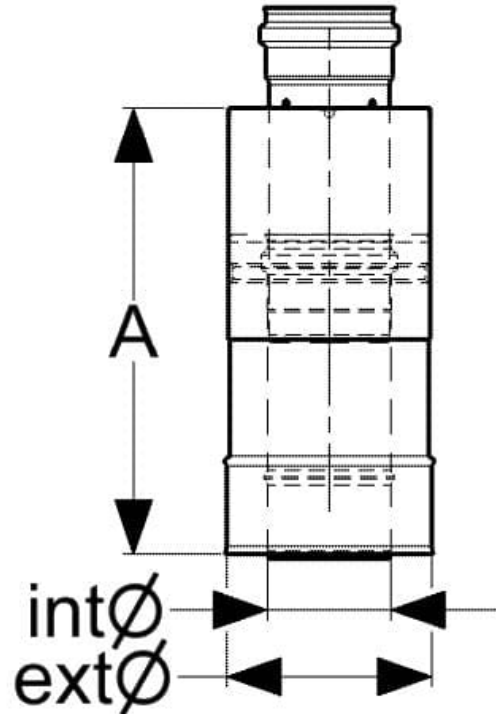

Adjustable Pipe with Air Intake - UK Plus

UK Plus Concentric flue system is a modular, high quality stainless steel concentric flue system for balanced flue applications.

It is designed to operate with room sealed condensing or non-condensing gas or oil appliances in positive or negative pressure with continuous operating temperature up to 200 Degree C.

Without the seal it can be used on gas fires with a temperature rating of up to T600.

System properties

- Multi purpose concentric system in lightweight design
- Suitable for internal and external application
- Silicone gaskets ensure P1 pressure tightness
- With viton gaskets suitable also for oil appliances
- High quality engineered joints secured by locking bands
- Wide range of installer friendly accessories
- No thermal bridges

Application area

- Flue gas extraction and air supply of room-sealed appliances
- Condensing appliances
- Residential or commercial use

VARIATIONS