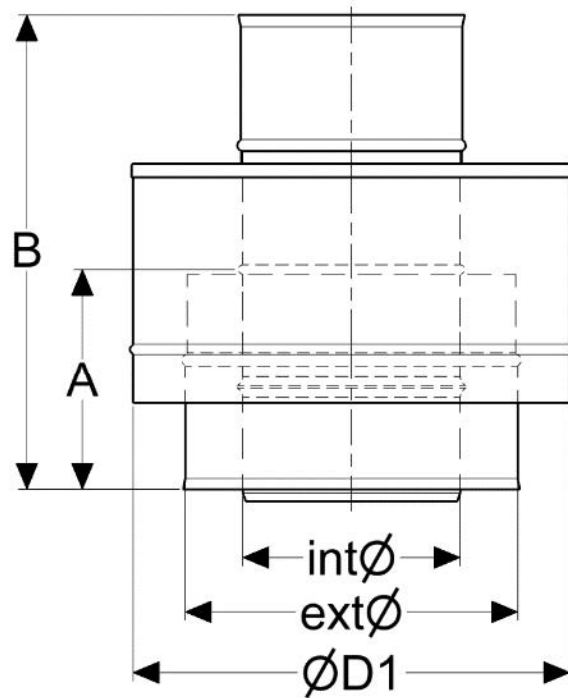

Air terminal - UK Plus

UK Plus Concentric flue system is a modular, high quality stainless steel concentric flue system for balanced flue applications.

It is designed to operate with room sealed condensing or non-condensing gas or oil appliances in positive or negative pressure with continuous operating temperature up to 200 Degree C.

Without the seal it can be used on gas fires with a temperature rating of up to T600.

System properties

- Multi purpose concentric system in lightweight design
- Suitable for internal and external application
- Silicone gaskets ensure P1 pressure tightness
- With viton gaskets suitable also for oil appliances
- High quality engineered joints secured by locking bands
- Wide range of installer friendly accessories
- No thermal bridges

Application area

- Flue gas extraction and air supply of room-sealed appliances
- Condensing appliances
- Residential or commercial use

VARIATIONS

SKU	Int mm	Ext mm	A	B	OD1	Price
173989	100	150	100	225	200