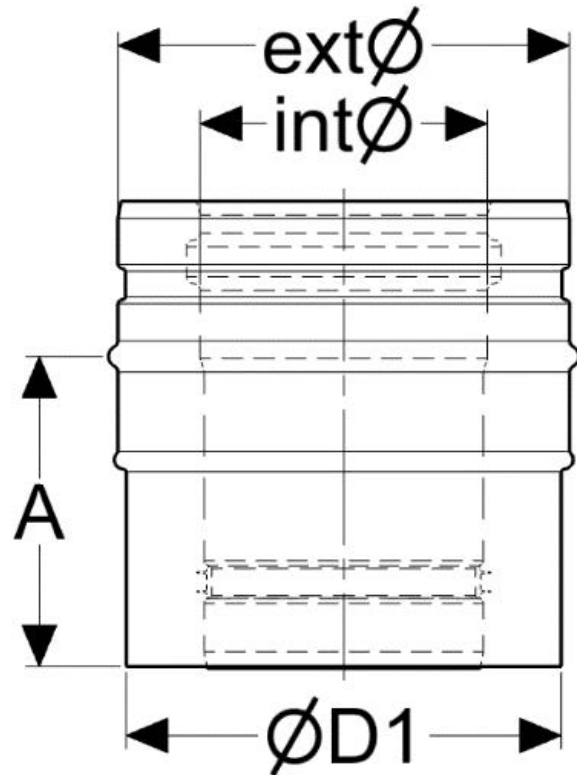

Appliance Connector - UK Plus

UK Plus Concentric flue system is a modular, high-quality stainless steel concentric flue system for balanced flue applications.

It is designed to operate with room-sealed condensing or non-condensing gas or oil appliances in positive or negative pressure with continuous operating temperatures up to 200 Degrees C.

Without the seal, it can be used on gas fires with a temperature rating of up to T600.

System Properties

- Multi-purpose concentric system in lightweight design
- Suitable for internal and external application
- Silicone gaskets ensure P1 pressure tightness
- With Viton gaskets suitable also for oil appliances
- High-quality engineered joints secured by locking bands
- Wide range of installer-friendly accessories
- No thermal bridges

Application area

- Flue gas extraction and air supply of room-sealed appliances
- Condensing appliances
- Residential or commercial use

VARIATIONS