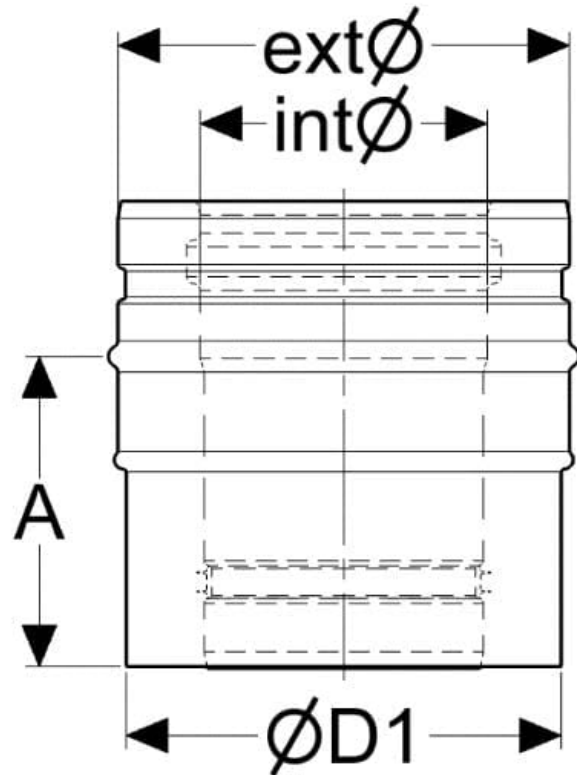

Appliance Connector - UK Plus

UK Plus Concentric flue system is a modular, high-quality stainless steel concentric flue system for balanced flue applications.

It is designed to operate with room-sealed condensing or non-condensing gas or oil appliances in positive or negative pressure with continuous operating temperatures up to 200 Degrees C.

Without the seal, it can be used on gas fires with a temperature rating of up to T600.

System Properties

- Multi-purpose concentric system in lightweight design
- Suitable for internal and external application
- Silicone gaskets ensure P1 pressure tightness
- With Viton gaskets suitable also for oil appliances
- High-quality engineered joints secured by locking bands
- Wide range of installer-friendly accessories
- No thermal bridges

Application area

- Flue gas extraction and air supply of room-sealed appliances
- Condensing appliances
- Residential or commercial use

VARIATIONS