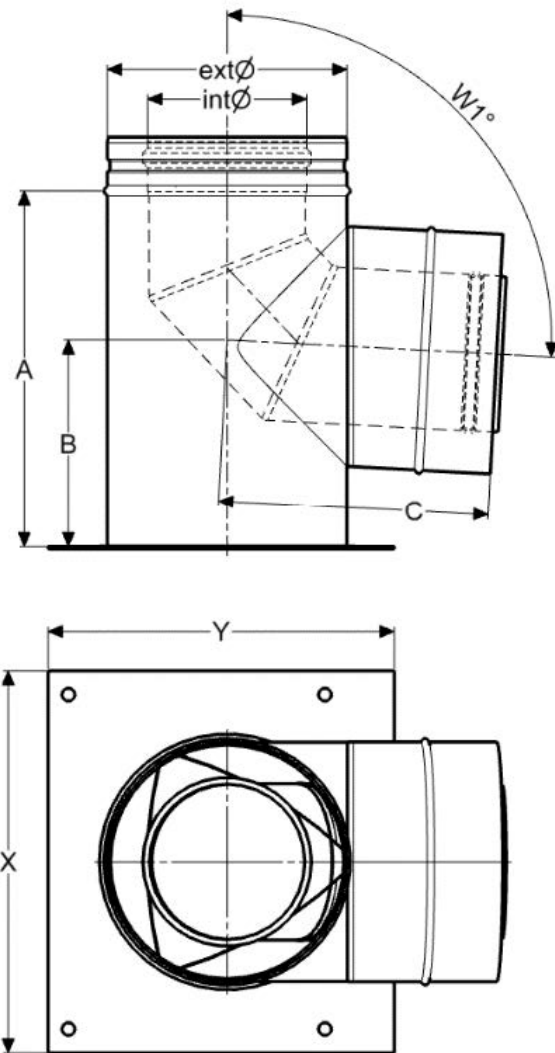

Chimney Support 87 Deg - UK Plus

UK Plus Concentric flue system is a modular, high quality stainless steel concentric flue system for balanced flue applications.

It is designed to operate with room sealed condensing or non-condensing gas or oil appliances in positive or negative pressure with continuous operating temperature up to 200 Degree C.

Without the seal it can be used on gas fires with a temperature rating of up to T600.

System properties

- Multi purpose concentric system in lightweight design
- Suitable for internal and external application
- Silicone gaskets ensure P1 pressure tightness
- With viton gaskets suitable also for oil appliances
- High quality engineered joints secured by locking bands
- Wide range of installer friendly accessories
- No thermal bridges