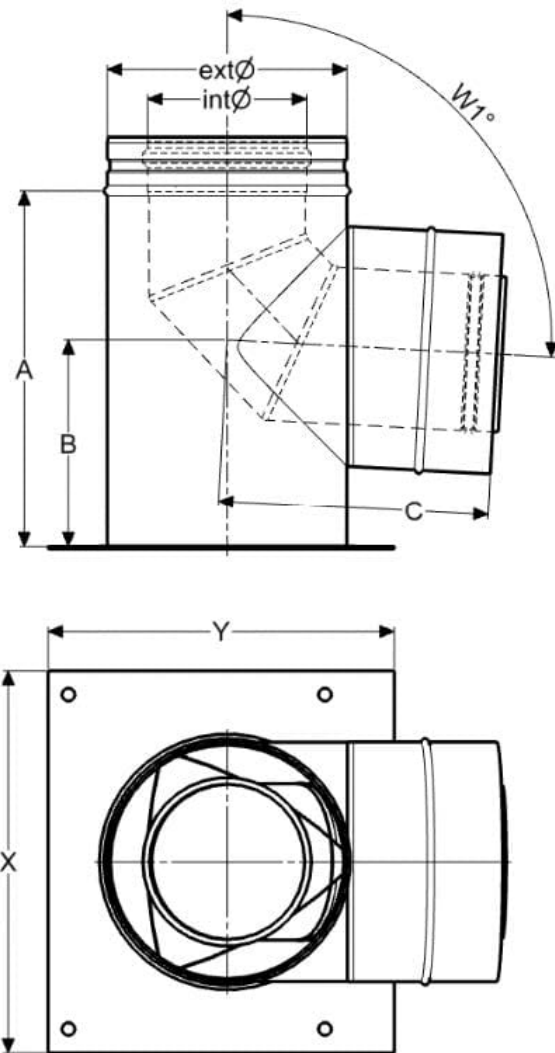

Chimney Support 87 Deg - UK Plus

UK Plus Concentric flue system is a modular, high quality stainless steel concentric flue system for balanced flue applications.

It is designed to operate with room sealed condensing or non-condensing gas or oil appliances in positive or negative pressure with continuous operating temperature up to 200 Degree C.

Without the seal it can be used on gas fires with a temperature rating of up to T600.

System properties

- Multi purpose concentric system in lightweight design
- Suitable for internal and external application
- Silicone gaskets ensure P1 pressure tightness
- With viton gaskets suitable also for oil appliances
- High quality engineered joints secured by locking bands
- Wide range of installer friendly accessories
- No thermal bridges