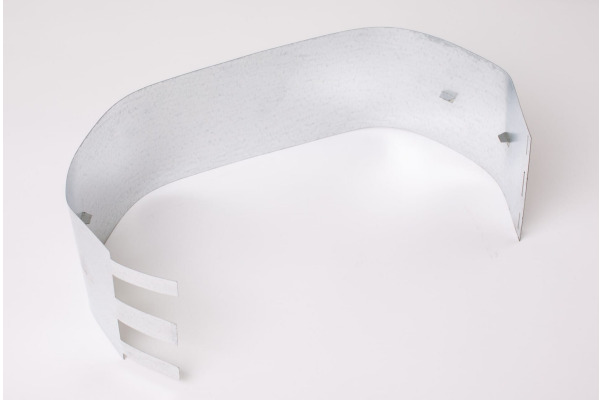

Collars - Ceramic Liners

The Collars is part of the Schiedel range of Ceramic Flue Liners, which have been tested and approved to meet the latest European Standards and Construction Product Regulations (CPR) for both High Temperature and Low Temperature applications.

VARIATIONS

| SKU | O Diameter | Price |
|--------|------------|---------------|
| 158122 | 160 | £6.27 ex. VAT |
| 158123 | 200 | £6.65 ex. VAT |

PRODUCT DESCRIPTION

Ceramic has a number of advantages.

The ceramic range of liners and accessories are a cost effective way of safely adding a chimney into an building development, or adding a chimney to an existing renovation.

Resistant to Thermal Shock - The liners are extremely durable and have been tested for resistance to soot fire as well as to condensate, and meet the latest CE standards and Construction Products Regulations (CPR).

Lightweight - Due to advanced manufacturing techniques, we have been able to reduce the wall thickness of the liner to produce the optimal lightweight but extremely robust product.

Smooth Inner Wall - The smooth inner liner allows gas, the product of combustion to freely exit the chimney. Straight lines ensure a consistent fill of insulation.