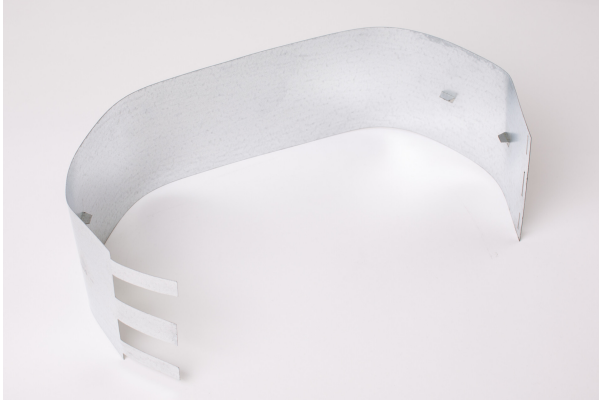

Collars - Ceramic Liners

The Collars is part of the Schiedel range of Ceramic Flue Liners, which have been tested and approved to meet the latest European Standards and Construction Product Regulations (CPR) for both High Temperature and Low Temperature applications.

VARIATIONS

SKU	O Diameter	Price
158122	160	£6.27 ex. VAT
158123	200	£6.65 ex. VAT

PRODUCT DESCRIPTION

Ceramic has a number of advantages.

The ceramic range of liners and accessories are a cost effective way of safely adding a chimney into an building development, or adding a chimney to an existing renovation.

Resistant to Thermal Shock - The liners are extremely durable and have been tested for resistance to soot fire as well as to condensate, and meet the latest CE standards and Construction Products Regulations (CPR).

Lightweight - Due to advanced manufacturing techniques, we have been able to reduce the wall thickness of the liner to produce the optimal lightweight but extremely robust product.

Smooth Inner Wall - The smooth inner liner allows gas, the product of combustion to freely exit the chimney. Straight lines ensure a consistent fill of insulation.