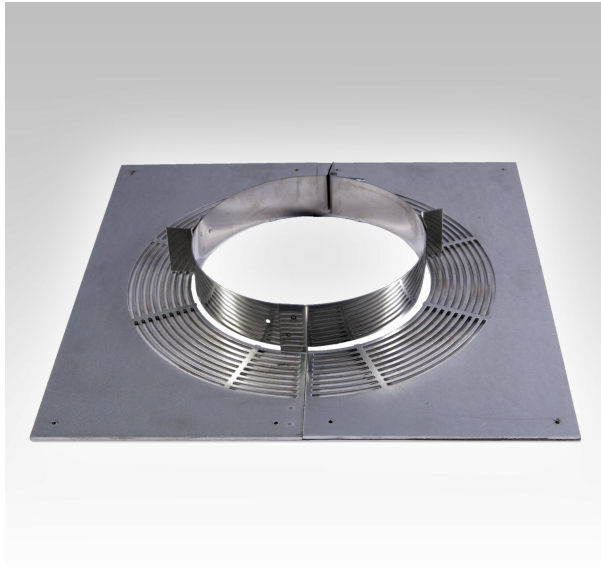

Combustible floor - G60 rectangular ventilated support plate - 2 piece

VARIATIONS

| SKU | Int mm | Ext mm | Price |
|--------|--------|--------|-------|
| 177706 | 180 | 230 | |
| 177705 | 150 | 200 | |
| 177707 | 150 | 200 | |
| 177704 | 130 | 180 | |

Perimeter Smooth Download

- T450 NCP van 199050 G60 – System chimney (Ø130 & 150mm)
- T450 NCP van 199050 G75 – System chimney (Ø180 & 200mm)

Perimeter Smooth is CE Certified to EN 1856-1:2009 with designations: