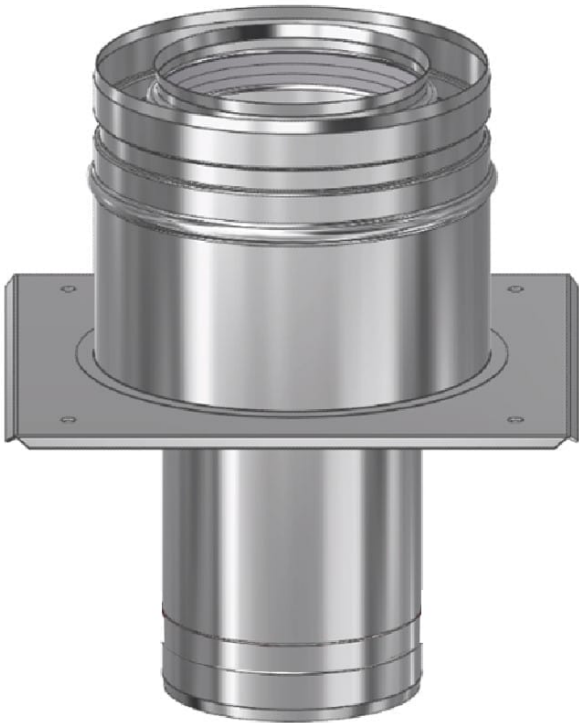

Extension Support CFS - UK Plus

UK Plus Concentric flue system is a modular, high quality stainless steel concentric flue system for balanced flue applications.

It is designed to operate with room sealed condensing or non-condensing gas or oil appliances in positive or negative pressure with continuous operating temperature up to 200 Degree C.

Without the seal it can be used on gas fires with a temperature rating of up to T600.

**System properties**

- Multi purpose concentric system in lightweight design
- Suitable for internal and external application
- Silicone gaskets ensure P1 pressure tightness
- With viton gaskets suitable also for oil appliances
- High quality engineered joints secured by locking bands
- Wide range of installer friendly accessories
- No thermal bridges

Without the seal, it can be used on gas fires with a temperature rating of up to T600.

#### System Properties

- Multi-purpose concentric system in lightweight design
- Suitable for internal and external application
- Silicone gaskets ensure P1 pressure tightness
- With Viton gaskets suitable also for oil appliances
- High-quality engineered joints secured by locking bands
- Wide range of installer-friendly accessories
- No thermal bridges