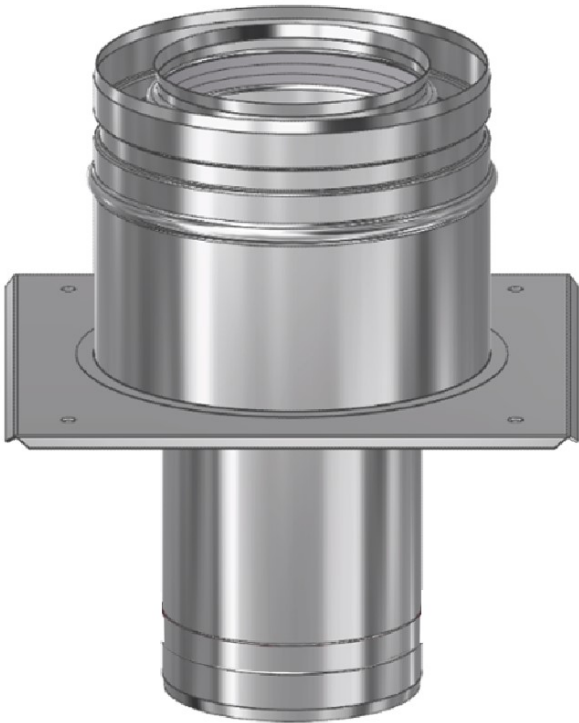

Extension Support CFS - UK Plus

UK Plus Concentric flue system is a modular, high quality stainless steel concentric flue system for balanced flue applications.

It is designed to operate with room sealed condensing or non-condensing gas or oil appliances in positive or negative pressure with continuous operating temperature up to 200 Degree C.

Without the seal it can be used on gas fires with a temperature rating of up to T600.

System properties

- Multi purpose concentric system in lightweight design
- Suitable for internal and external application
- Silicone gaskets ensure P1 pressure tightness
- With viton gaskets suitable also for oil appliances
- High quality engineered joints secured by locking bands
- Wide range of installer friendly accessories
- No thermal bridges

PRODUCT DESCRIPTION

UK Plus Concentric flue system is a modular, high-quality stainless steel concentric flue system for balanced flue applications.

It is designed to operate with room-sealed condensing or non-condensing gas or oil appliances in positive or negative pressure with continuous operating temperatures up to 200 Degrees C.

Without the seal, it can be used on gas fires with a temperature rating of up to T600.

System Properties

- Multi-purpose concentric system in lightweight design
- Suitable for internal and external application
- Silicone gaskets ensure P1 pressure tightness
- With Viton gaskets suitable also for oil appliances
- High-quality engineered joints secured by locking bands
- Wide range of installer-friendly accessories
- No thermal bridges