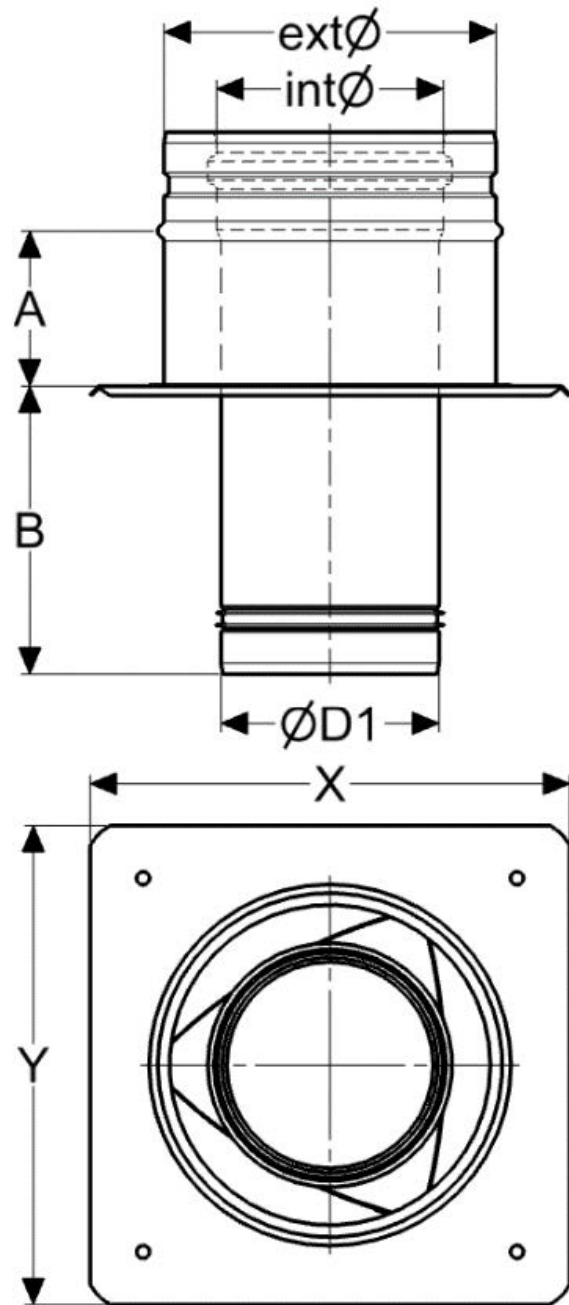

Extension Support CFS - UK Plus

UK Plus Concentric flue system is a modular, high quality stainless steel concentric flue system for balanced flue applications.

It is designed to operate with room sealed condensing or non-condensing gas or oil appliances in positive or negative pressure with continuous operating temperature up to 200 Degree C.

Without the seal it can be used on gas fires with a temperature rating of up to T600.

System properties