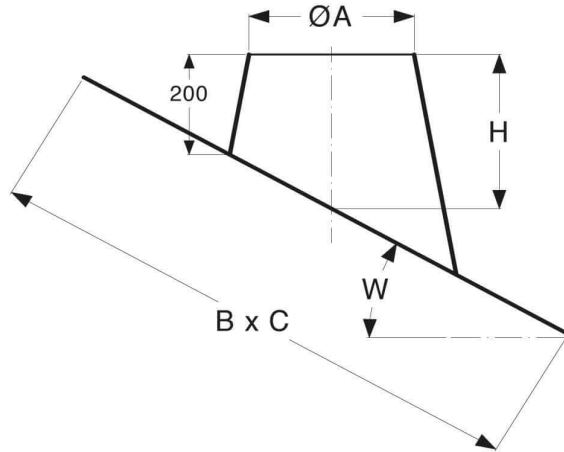

Flashing 26 Deg-35 Deg - UK Plus

UK Plus Concentric flue system is a modular, high quality stainless steel concentric flue system for balanced flue applications.

It is designed to operate with room sealed condensing or non-condensing gas or oil appliances in positive or negative pressure with continuous operating temperature up to 200 Degree C.

Without the seal it can be used on gas fires with a temperature rating of up to T600.

System properties

- Multi purpose concentric system in lightweight design
- Suitable for internal and external application
- Silicone gaskets ensure P1 pressure tightness
- With viton gaskets suitable also for oil appliances
- High quality engineered joints secured by locking bands
- Wide range of installer friendly accessories
- No thermal bridges

Application area

- Flue gas extraction and air supply of room-sealed appliances
- Condensing appliances
- Residential or commercial use

PRODUCT DESCRIPTION

UK Plus Concentric flue system is a modular, high-quality stainless steel concentric flue system for balanced flue applications.

It is designed to operate with room-sealed condensing or non-condensing gas or oil appliances in positive or negative pressure with continuous operating temperatures up to 200 Degrees C.

Without the seal, it can be used on gas fires with a temperature rating of up to T600.

System Properties