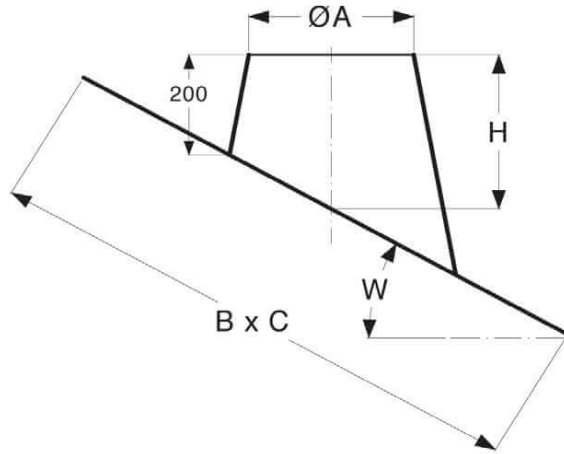

Flashing 3 Deg-15 Deg - UK Plus

UK Plus Concentric flue system is a modular, high quality stainless steel concentric flue system for balanced flue applications.

It is designed to operate with room sealed condensing or non-condensing gas or oil appliances in positive or negative pressure with continuous operating temperature up to 200 Degree C.

Without the seal it can be used on gas fires with a temperature rating of up to T600.

System properties

- Multi purpose concentric system in lightweight design
- Suitable for internal and external application
- Silicone gaskets ensure P1 pressure tightness
- With viton gaskets suitable also for oil appliances
- High quality engineered joints secured by locking bands
- Wide range of installer friendly accessories
- No thermal bridges

Application area

- Flue gas extraction and air supply of room-sealed appliances
- Condensing appliances
- Residential or commercial use

PRODUCT DESCRIPTION

UK Plus Concentric flue system is a modular, high-quality stainless steel concentric flue system for balanced flue applications.

It is designed to operate with room-sealed condensing or non-condensing gas or oil appliances in positive or negative pressure with continuous operating temperatures up to 200 Degrees C.

Without the seal, it can be used on gas fires with a temperature rating of up to T600.

System Properties