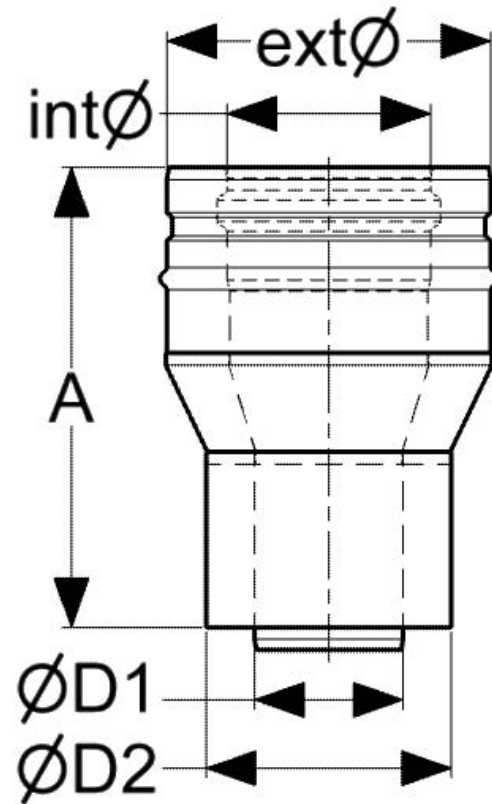

Increaser - UK Plus

UK Plus Concentric flue system is a modular, high quality stainless steel concentric flue system for balanced flue applications.

It is designed to operate with room sealed condensing or non-condensing gas or oil appliances in positive or negative pressure with continuous operating temperature up to 200 Degree C.

Without the seal it can be used on gas fires with a temperature rating of up to T600.

System properties

- Multi purpose concentric system in lightweight design
- Suitable for internal and external application
- Silicone gaskets ensure P1 pressure tightness
- With viton gaskets suitable also for oil appliances
- High quality engineered joints secured by locking bands
- Wide range of installer friendly accessories
- No thermal bridges

Application area

- Flue gas extraction and air supply of room-sealed appliances
- Condensing appliances
- Residential or commercial use