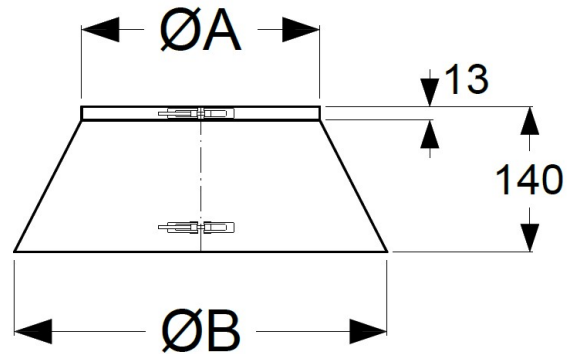

Storm Collar - UK Plus

UK Plus Concentric flue system is a modular, high quality stainless steel concentric flue system for balanced flue applications.

It is designed to operate with room sealed condensing or non-condensing gas or oil appliances in positive or negative pressure with continuous operating temperature up to 200 Degree C.

Without the seal it can be used on gas fires with a temperature rating of up to T600.

System properties

- Multi purpose concentric system in lightweight design
- Suitable for internal and external application
- Silicone gaskets ensure P1 pressure tightness
- With viton gaskets suitable also for oil appliances
- High quality engineered joints secured by locking bands
- Wide range of installer friendly accessories
- No thermal bridges

Application area

- Flue gas extraction and air supply of room-sealed appliances
- Condensing appliances
- Residential or commercial use

PRODUCT DESCRIPTION

UK Plus Concentric flue system is a modular, high-quality stainless steel concentric flue system for balanced flue applications.

It is designed to operate with room-sealed condensing or non-condensing gas or oil appliances in positive or negative pressure with continuous operating temperatures up to 200 Degrees C.

Without the seal, it can be used on gas fires with a temperature rating of up to T600.

System Properties

- Multi-purpose concentric system in lightweight design