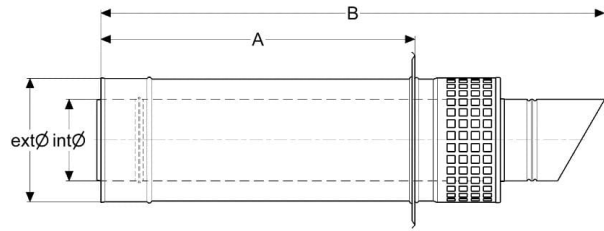

Terminal horizontal - UK Plus

UK Plus Concentric flue system is a modular, high quality stainless steel concentric flue system for balanced flue applications.

It is designed to operate with room sealed condensing or non-condensing gas or oil appliances in positive or negative pressure with continuous operating temperature up to 200 Degree C.

Without the seal it can be used on gas fires with a temperature rating of up to T600.

System properties

- Multi purpose concentric system in lightweight design
- Suitable for internal and external application
- Silicone gaskets ensure P1 pressure tightness
- With viton gaskets suitable also for oil appliances
- High quality engineered joints secured by locking bands
- Wide range of installer friendly accessories
- No thermal bridges

Application area

- Flue gas extraction and air supply of room-sealed appliances
- Condensing appliances
- Residential or commercial use

VARIATIONS

SKU	Int mm	Ext mm	A	B	Price
173965	100	150	390	630	
173966	130	200	390	640	
173964	080	Any Ext mm	Any A	Any B	

PRODUCT DESCRIPTION

UK Plus Concentric flue system is a modular, high-quality stainless steel concentric flue system for balanced flue applications.

It is designed to operate with room-sealed condensing or non-condensing gas or oil appliances in positive or negative pressure with continuous operating temperatures up to 200 Degrees C.

Without the seal, it can be used on gas fires with a temperature rating of up to T600.

System Properties