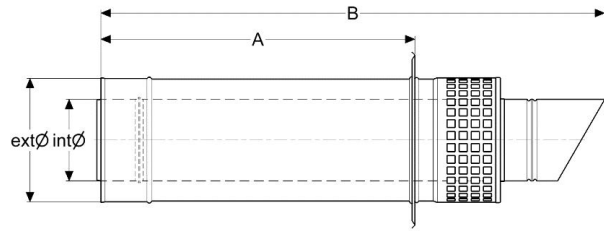

Terminal horizontal - UK Plus

UK Plus Concentric flue system is a modular, high quality stainless steel concentric flue system for balanced flue applications.

It is designed to operate with room sealed condensing or non-condensing gas or oil appliances in positive or negative pressure with continuous operating temperature up to 200 Degree C.

Without the seal it can be used on gas fires with a temperature rating of up to T600.

System properties

- Multi purpose concentric system in lightweight design
- Suitable for internal and external application
- Silicone gaskets ensure P1 pressure tightness
- With viton gaskets suitable also for oil appliances
- High quality engineered joints secured by locking bands
- Wide range of installer friendly accessories
- No thermal bridges

Application area

- Flue gas extraction and air supply of room-sealed appliances
- Condensing appliances
- Residential or commercial use

VARIATIONS

SKU	Int mm	Ext mm	A	B	Price
173965	100	150	390	630	
173966	130	200	390	640	
173964	080	Any Ext mm	Any A	Any B	

PRODUCT DESCRIPTION

UK Plus Concentric flue system is a modular, high-quality stainless steel concentric flue system for balanced flue applications.

It is designed to operate with room-sealed condensing or non-condensing gas or oil appliances in positive or negative pressure with continuous operating temperatures up to 200 Degrees C.

Without the seal, it can be used on gas fires with a temperature rating of up to T600.

System Properties