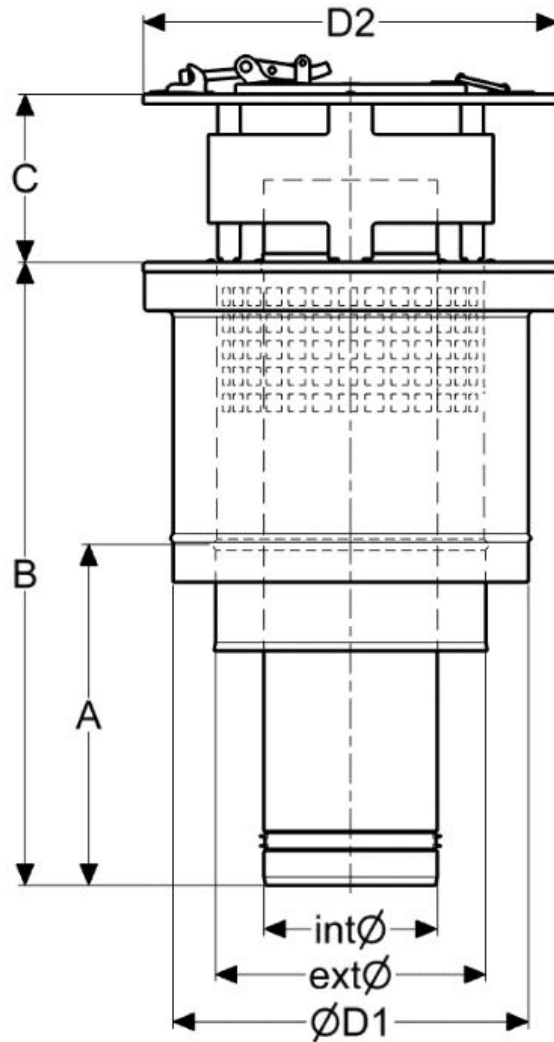

Terminal vertical - UK Plus

UK Plus Concentric flue system is a modular, high quality stainless steel concentric flue system for balanced flue applications.

It is designed to operate with room sealed condensing or non-condensing gas or oil appliances in positive or negative pressure with continuous operating temperature up to 200 Degree C.

Without the seal it can be used on gas fires with a temperature rating of up to T600.

System properties

- Multi purpose concentric system in lightweight design
- Suitable for internal and external application
- Silicone gaskets ensure P1 pressure tightness
- With viton gaskets suitable also for oil appliances
- High quality engineered joints secured by locking bands
- Wide range of installer friendly accessories