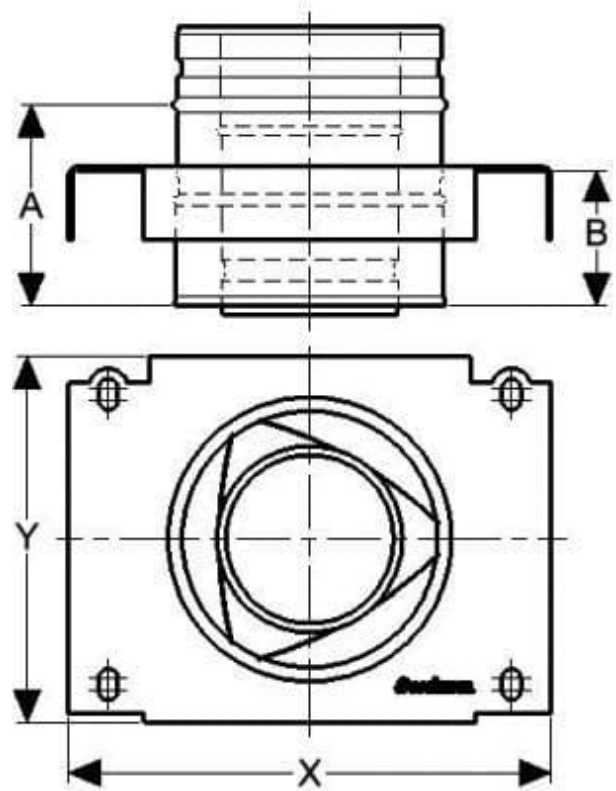

Top Plate - UK Plus

UK Plus Concentric flue system is a modular, high quality stainless steel concentric flue system for balanced flue applications.

It is designed to operate with room sealed condensing or non-condensing gas or oil appliances in positive or negative pressure with continuous operating temperature up to 200 Degree C.

Without the seal it can be used on gas fires with a temperature rating of up to T600.

System properties

- Multi purpose concentric system in lightweight design
- Suitable for internal and external application
- Silicone gaskets ensure P1 pressure tightness
- With viton gaskets suitable also for oil appliances
- High quality engineered joints secured by locking bands
- Wide range of installer friendly accessories
- No thermal bridges

Application area

- Flue gas extraction and air supply of room-sealed appliances
- Condensing appliances
- Residential or commercial use

VARIATIONS