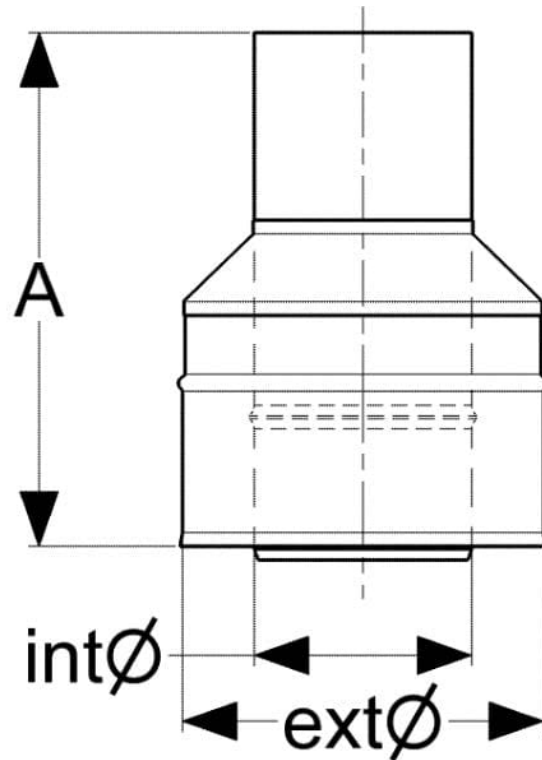

Top stub air - UK Plus

UK Plus Concentric flue system is a modular, high quality stainless steel concentric flue system for balanced flue applications.

It is designed to operate with room sealed condensing or non-condensing gas or oil appliances in positive or negative pressure with continuous operating temperature up to 200 Degree C.

Without the seal it can be used on gas fires with a temperature rating of up to T600.

System properties

- Multi purpose concentric system in lightweight design
- Suitable for internal and external application
- Silicone gaskets ensure P1 pressure tightness
- With viton gaskets suitable also for oil appliances
- High quality engineered joints secured by locking bands
- Wide range of installer friendly accessories
- No thermal bridges

Application area

- Flue gas extraction and air supply of room-sealed appliances
- Condensing appliances
- Residential or commercial use