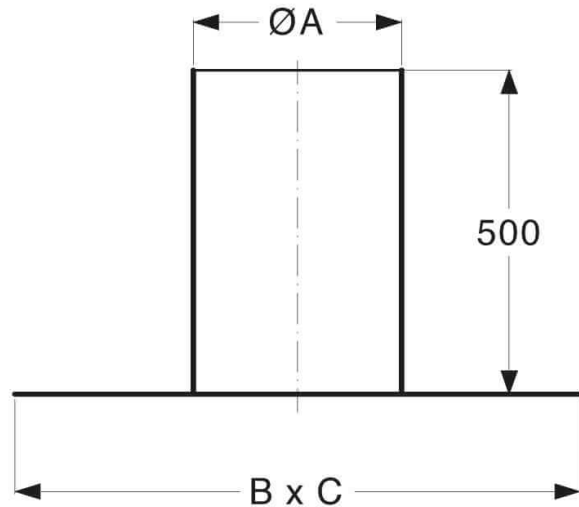

Flat Flashing - UK Plus

UK Plus Concentric flue system is a modular, high quality stainless steel concentric flue system for balanced flue applications.

It is designed to operate with room sealed condensing or non-condensing gas or oil appliances in positive or negative pressure with continuous operating temperature up to 200 Degree C.

Without the seal it can be used on gas fires with a temperature rating of up to T600.

System properties

- Multi purpose concentric system in lightweight design
- Suitable for internal and external application
- Silicone gaskets ensure P1 pressure tightness
- With viton gaskets suitable also for oil appliances
- High quality engineered joints secured by locking bands
- Wide range of installer friendly accessories
- No thermal bridges

Application area

- Flue gas extraction and air supply of room-sealed appliances
- Condensing appliances
- Residential or commercial use

PRODUCT DESCRIPTION

UK Plus Concentric flue system is a modular, high-quality stainless steel concentric flue system for balanced flue applications.

It is designed to operate with room-sealed condensing or non-condensing gas or oil appliances in positive or negative pressure with continuous operating temperatures up to 200 Degrees C.

Without the seal, it can be used on gas fires with a temperature rating of up to T600.